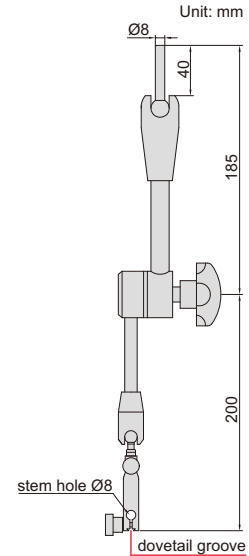

# DIAL INDICATOR HOLDER

- Can be used with dial test indicators or dial indicators

6294-1A

Code

6294-1A